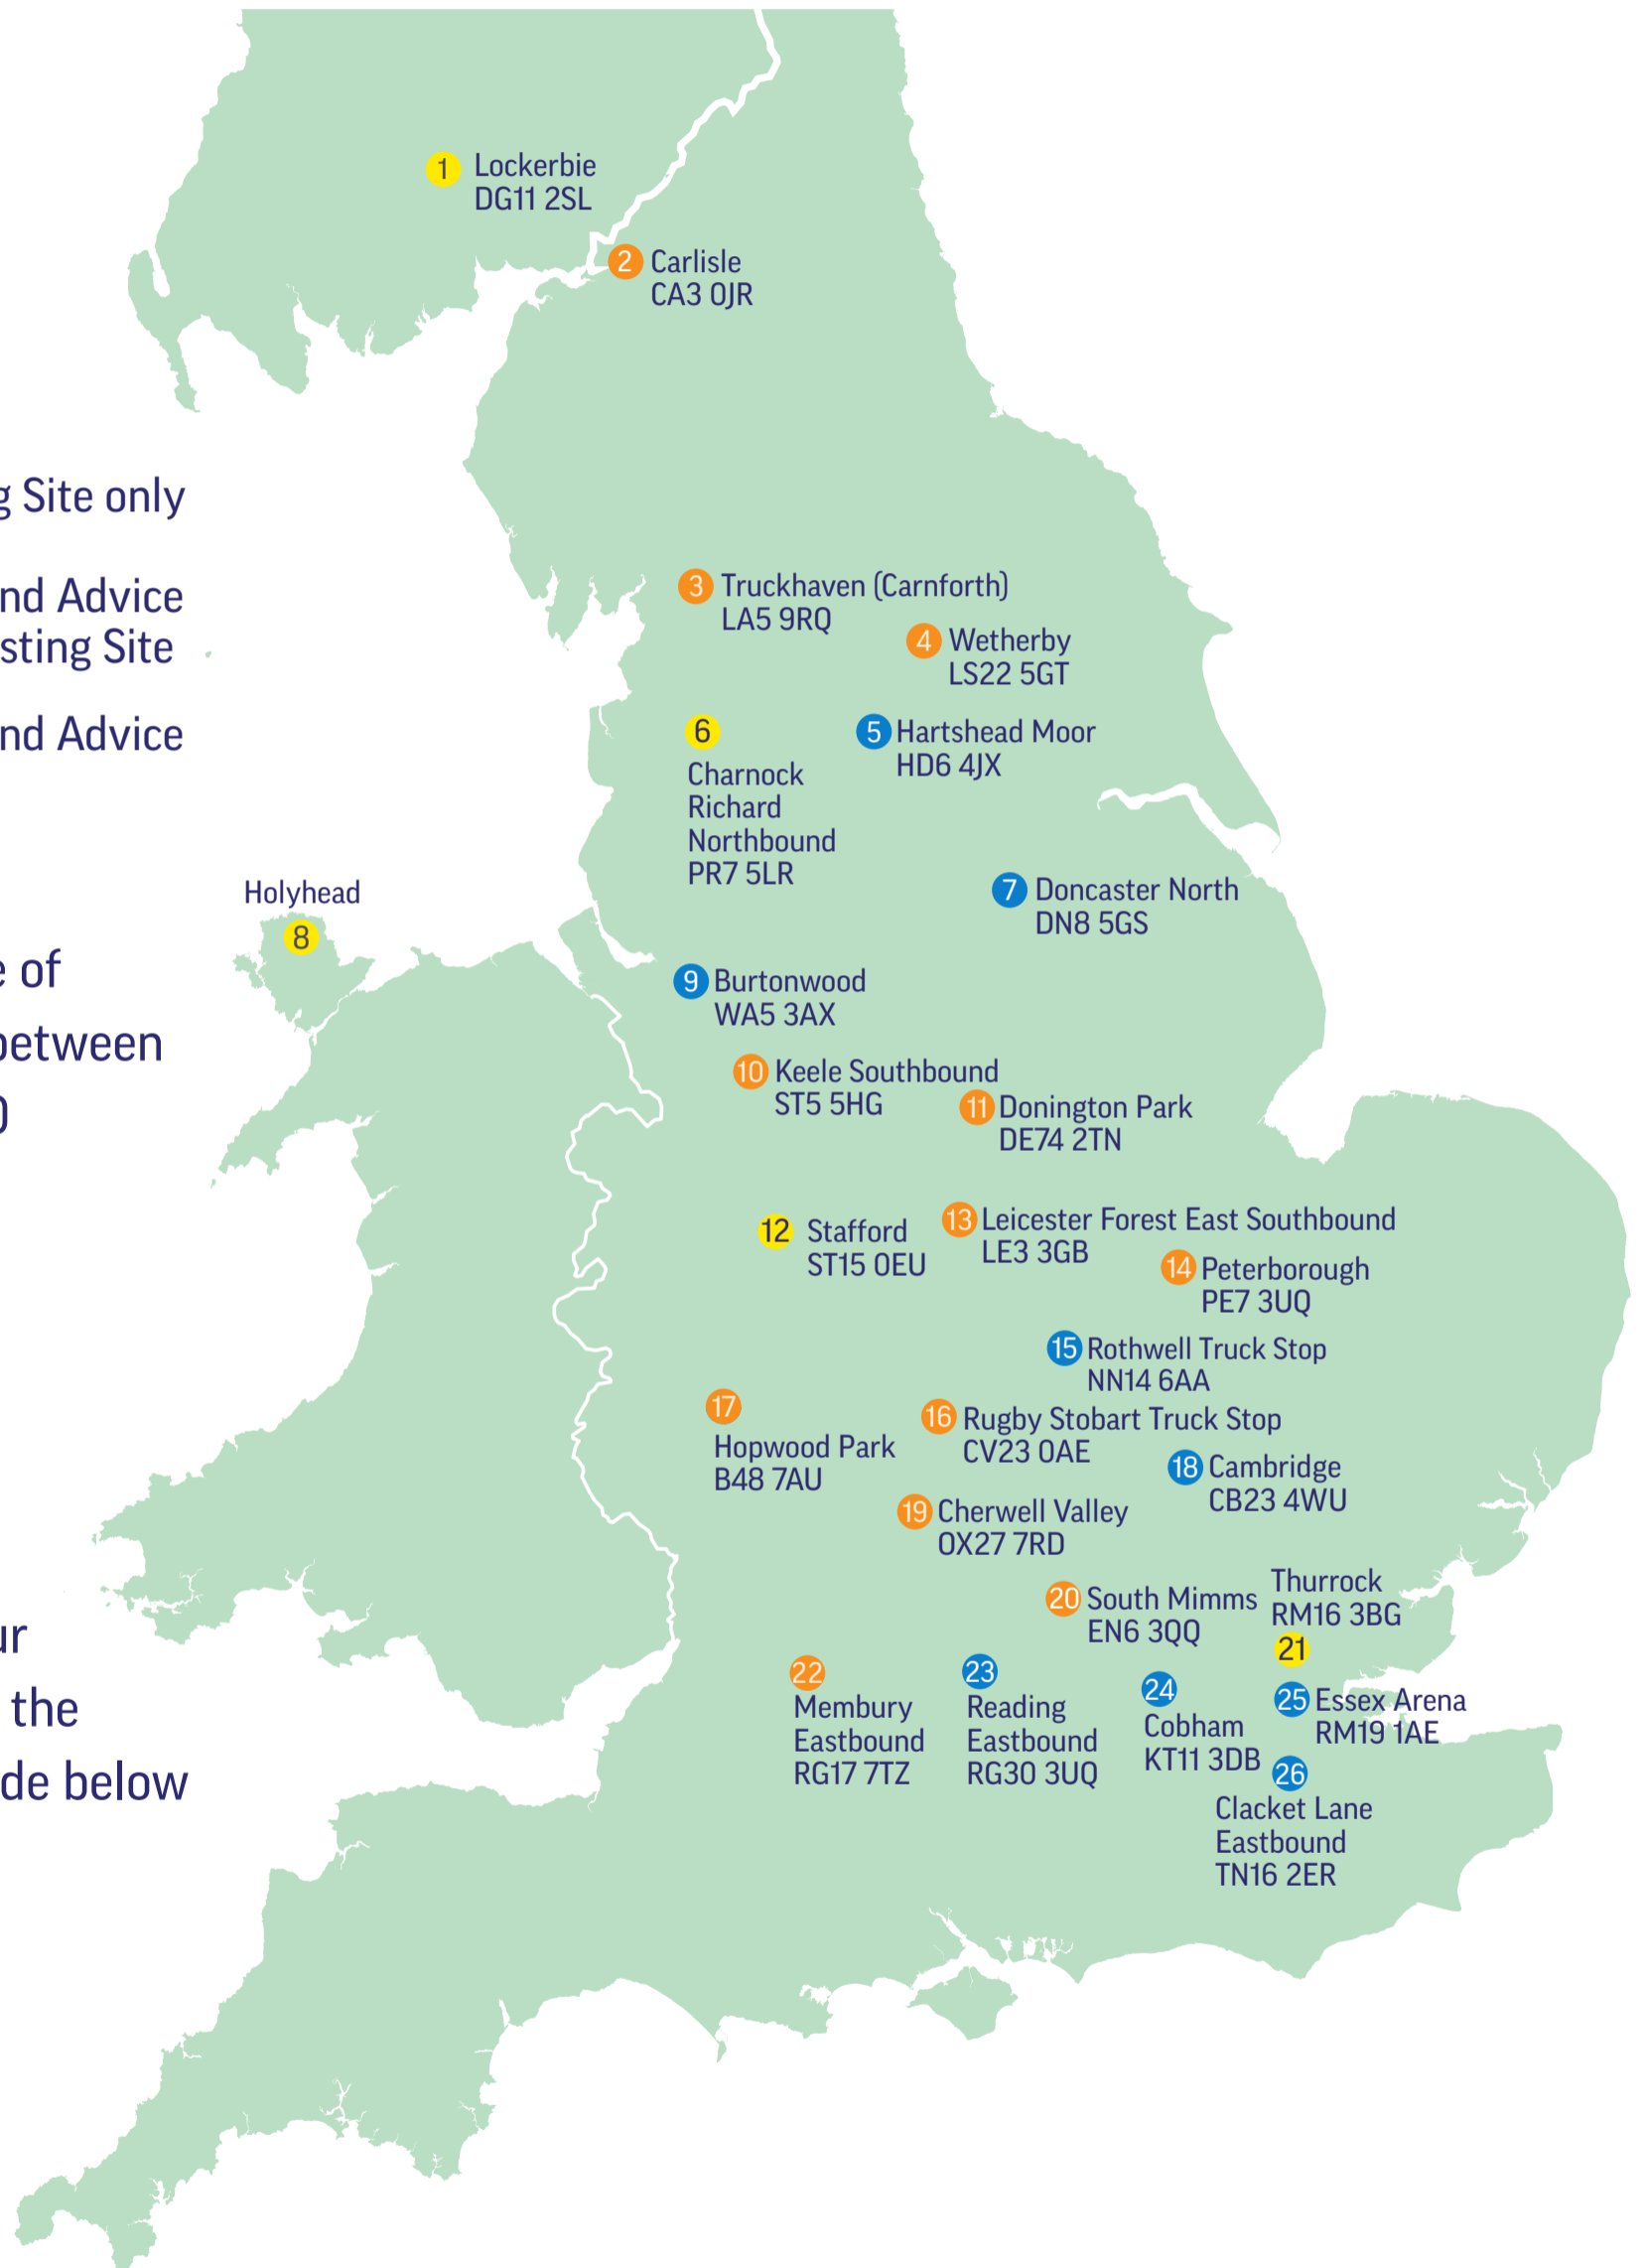

HAULIERS: ADVICE SITE LOCATIONS

- COVID Testing Site only
- Information and Advice and COVID Testing Site
- Information and Advice Site only

Speak live to one of our online staff between 08:00 and 20:00

Or visit one of our other sites using the link or the QR code below

CHECK WHAT YOU NEED TO DO

transport-goods-to-and-from-eu.dft.gov.uk

- ✓ Check
- ✓ Change
- ✓ Go